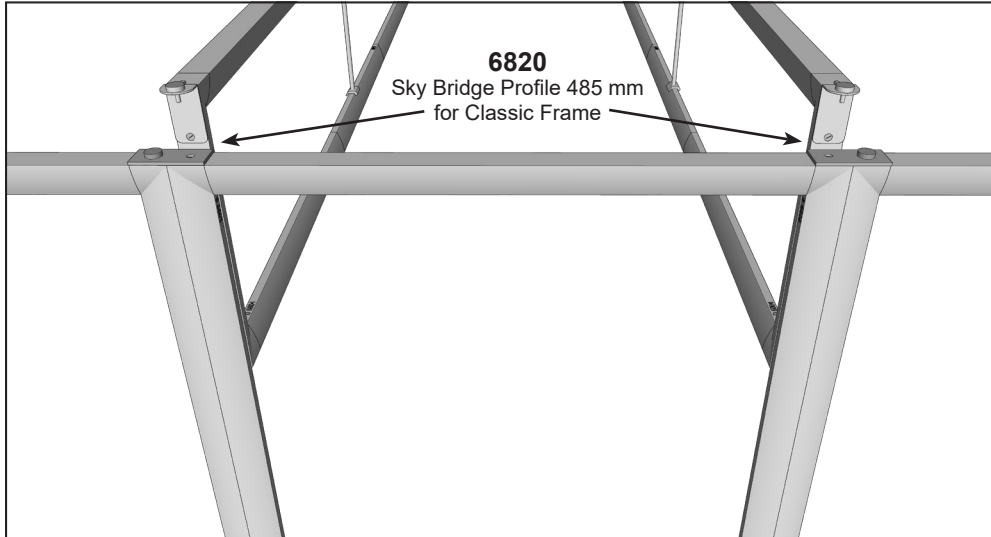

CLASSIC FRAME

Sky Bridge

Set up instruction

Watch the movie about
Sky bridge.

Alt.1 (Classic Frame)

Alt.2 (Light Frame)