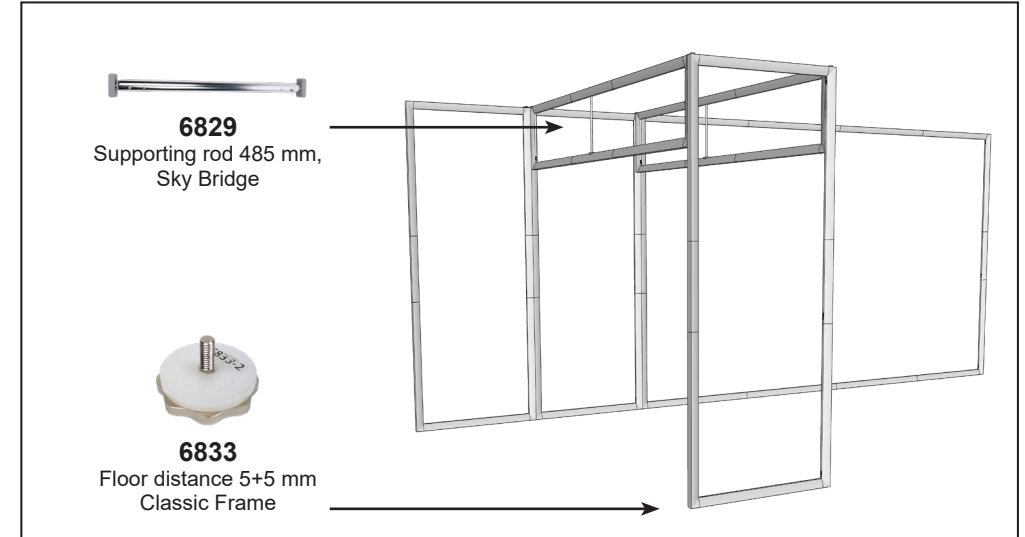

CLASSIC FRAME

Sky Bridge

Set up instruction

Watch the movie about
Sky bridge.

Alt.1 (Classic Frame)

Alt.2 (Light Frame)