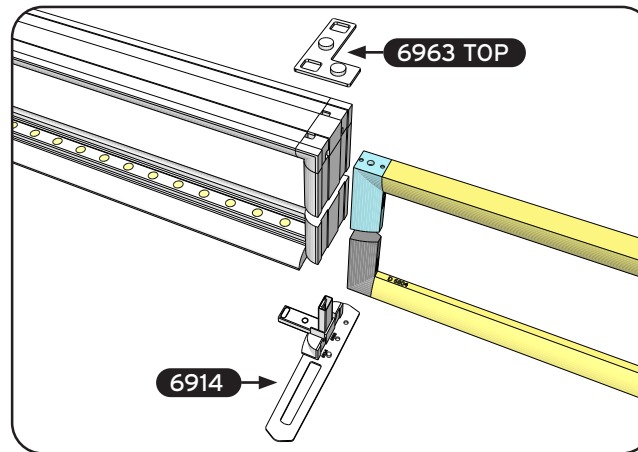

LIGHT FRAME - CLASSIC FRAME

Connectors

Straight Type A

Straight Type B

90° Type A

90° Type B

Straight Type A with double sided supporting foot

Straight Type B with double sided supporting foot

LIGHT FRAME - CLASSIC FRAME

Connectors

Straight Type A with single sided supporting foot

Straight Type B with single sided supporting foot

Top connector Storage Room