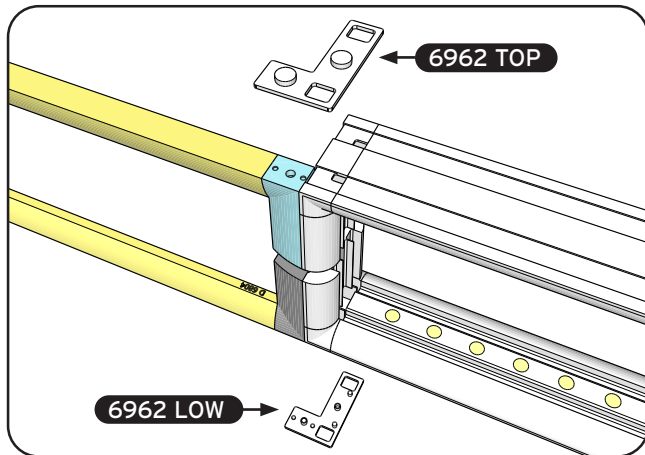

LIGHT FRAME - CLASSIC FRAME

Connectors

Straight Type A

Straight Type B

90° Type A

90° Type B

Straight Type A with double sided supporting foot

Straight Type B with double sided supporting foot

LIGHT FRAME - CLASSIC FRAME

Connectors

Straight Type A with single sided supporting foot

Straight Type B with single sided supporting foot

Top connector Storage Room