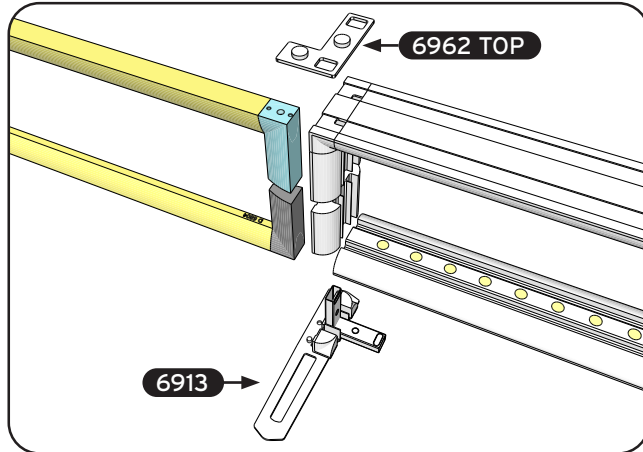

LIGHT FRAME - CLASSIC FRAME

Connectors

Straight Type A

Straight Type B

90° Type A

90° Type B

Straight Type A with double sided supporting foot

Straight Type B with double sided supporting foot

LIGHT FRAME - CLASSIC FRAME

Connectors

Straight Type A with single sided supporting foot

Straight Type B with single sided supporting foot

Top connector Storage Room