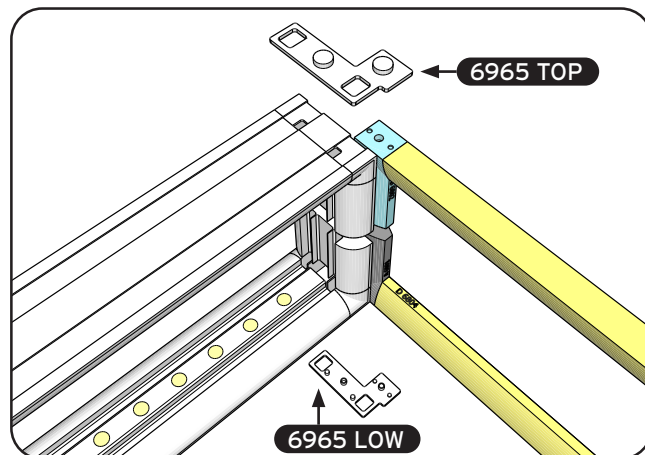

LIGHT FRAME - CLASSIC FRAME

Connectors

Straight Type A

Straight Type B

90° Type A

90° Type B

Straight Type A with double sided supporting foot

Straight Type B with double sided supporting foot

LIGHT FRAME - CLASSIC FRAME

Connectors

Straight Type A with single sided supporting foot

Straight Type B with single sided supporting foot

Top connector Storage Room