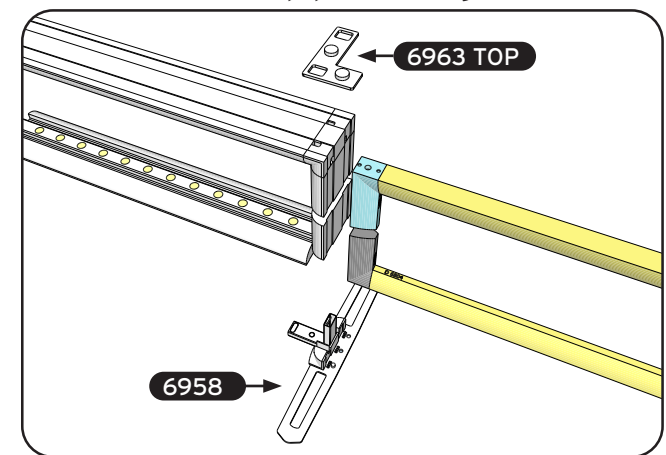

LIGHT FRAME - CLASSIC FRAME

Connectors

Straight Type A

Straight Type B

90° Type A

90° Type B

Straight Type A with double sided supporting foot

Straight Type B with double sided supporting foot

LIGHT FRAME - CLASSIC FRAME

Connectors

Straight Type A with single sided supporting foot

Straight Type B with single sided supporting foot

Top connector Storage Room