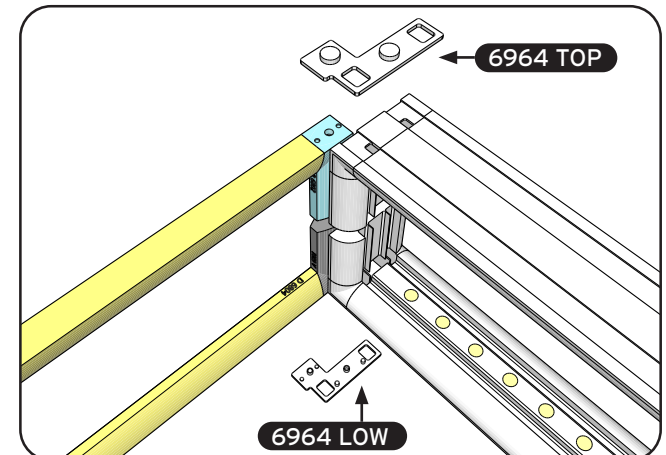

LIGHT FRAME - CLASSIC FRAME

Connectors

Straight Type A

Straight Type B

90° Type A

90° Type B

Straight Type A with double sided supporting foot

Straight Type B with double sided supporting foot

LIGHT FRAME - CLASSIC FRAME

Connectors

Straight Type A with single sided supporting foot

Straight Type B with single sided supporting foot

Top connector Storage Room