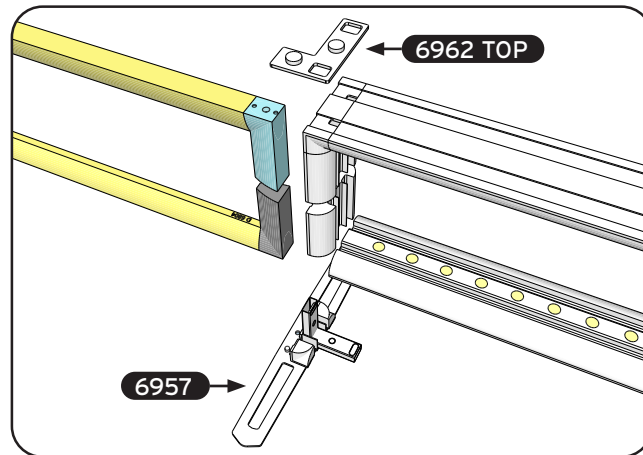

LIGHT FRAME - CLASSIC FRAME

Connectors

Straight Type A

Straight Type B

90° Type A

90° Type B

Straight Type A with double sided supporting foot

Straight Type B with double sided supporting foot

LIGHT FRAME - CLASSIC FRAME

Connectors

Straight Type A with single sided supporting foot

Straight Type B with single sided supporting foot

Top connector Storage Room