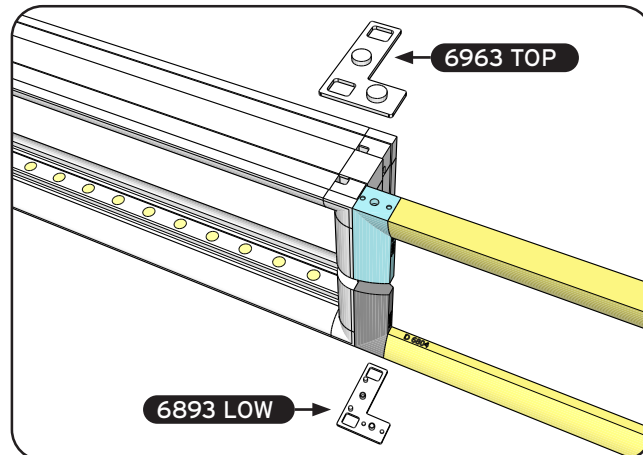

LIGHT FRAME - CLASSIC FRAME

Connectors

Straight Type A

Straight Type B

90° Type A

90° Type B

Straight Type A with double sided supporting foot

Straight Type B with double sided supporting foot

LIGHT FRAME - CLASSIC FRAME

Connectors

Straight Type A with single sided supporting foot

Straight Type B with single sided supporting foot

Top connector Storage Room